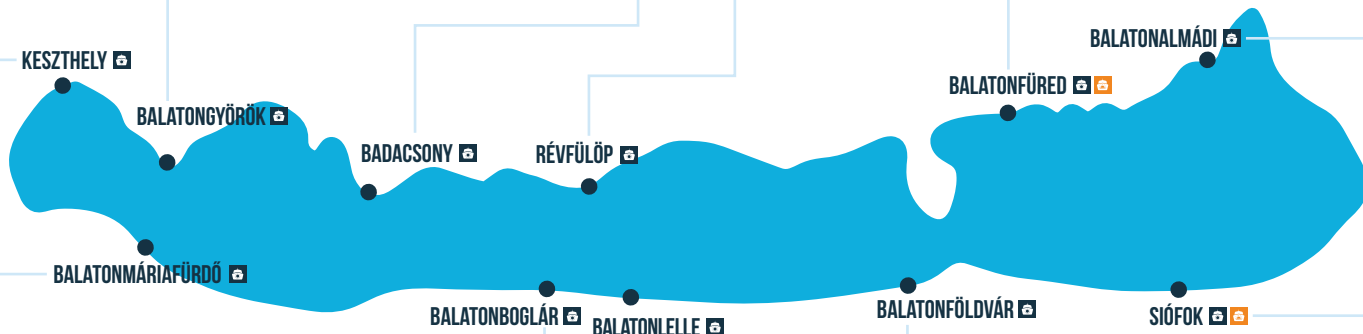

BALATONMÁDIBÓL

SZO-V 11:00, 14:00, 16:00, 18:00

H-K-SZ-CS-P 11:00*, 14:00*, 16:00*, 18:00*

BALATONFÜREDRŐL

H-K-SZ-CS-P-V 10:00, 12:00, 14:00, 16:00, 17:30, 18:45*

SZO 10:00, 12:00, 14:00, 16:00, 17:30, 19:30